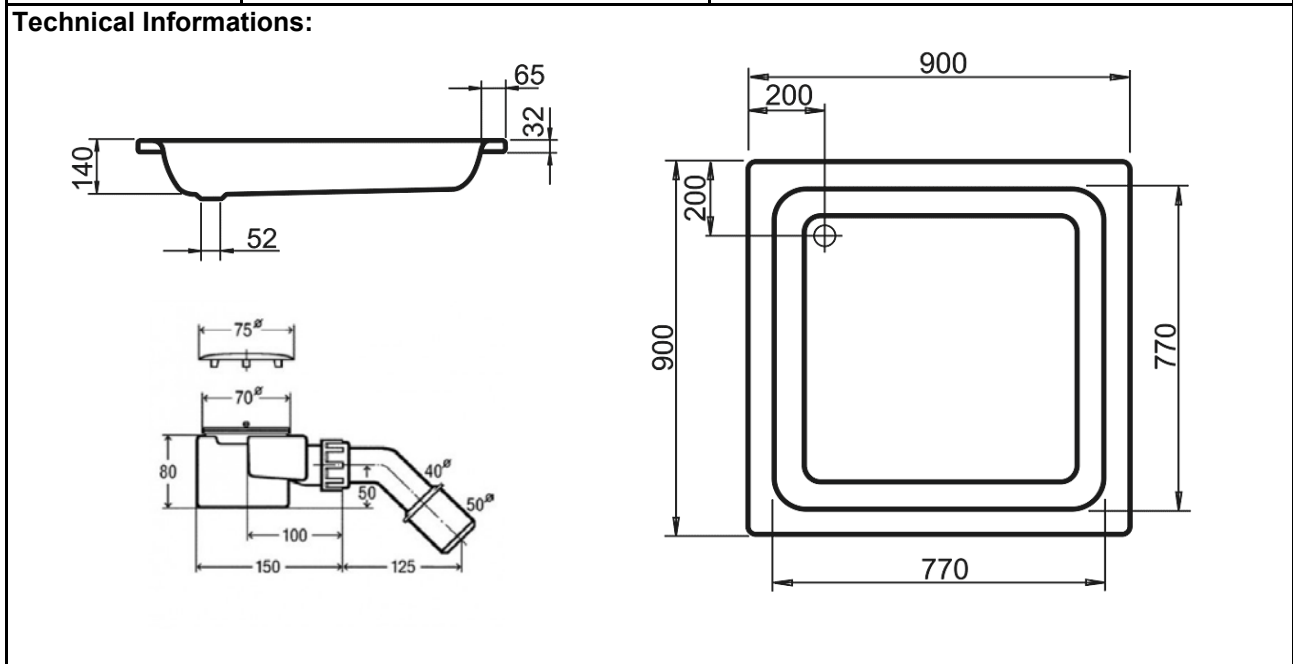

SPECIFICATION SHEET

BRAND:	KALDEWEI	Product Photo: 
ORIGIN:	Germany	
SERIES:	SANIDUSCH 396	
PRODUCT DESCRIPTION:	Steel enamel shower tray with anti-slip	
MODEL No.	3311 3000 0001	
FINISH/COLOUR:	Alpine white	
DIMENSIONS:	900 x 900 x 140mm	
MATCHING PARTS:	6897 1064 0999- 4089 waste & fitting 5843 7700 0000- 5200 feet for shower tray	